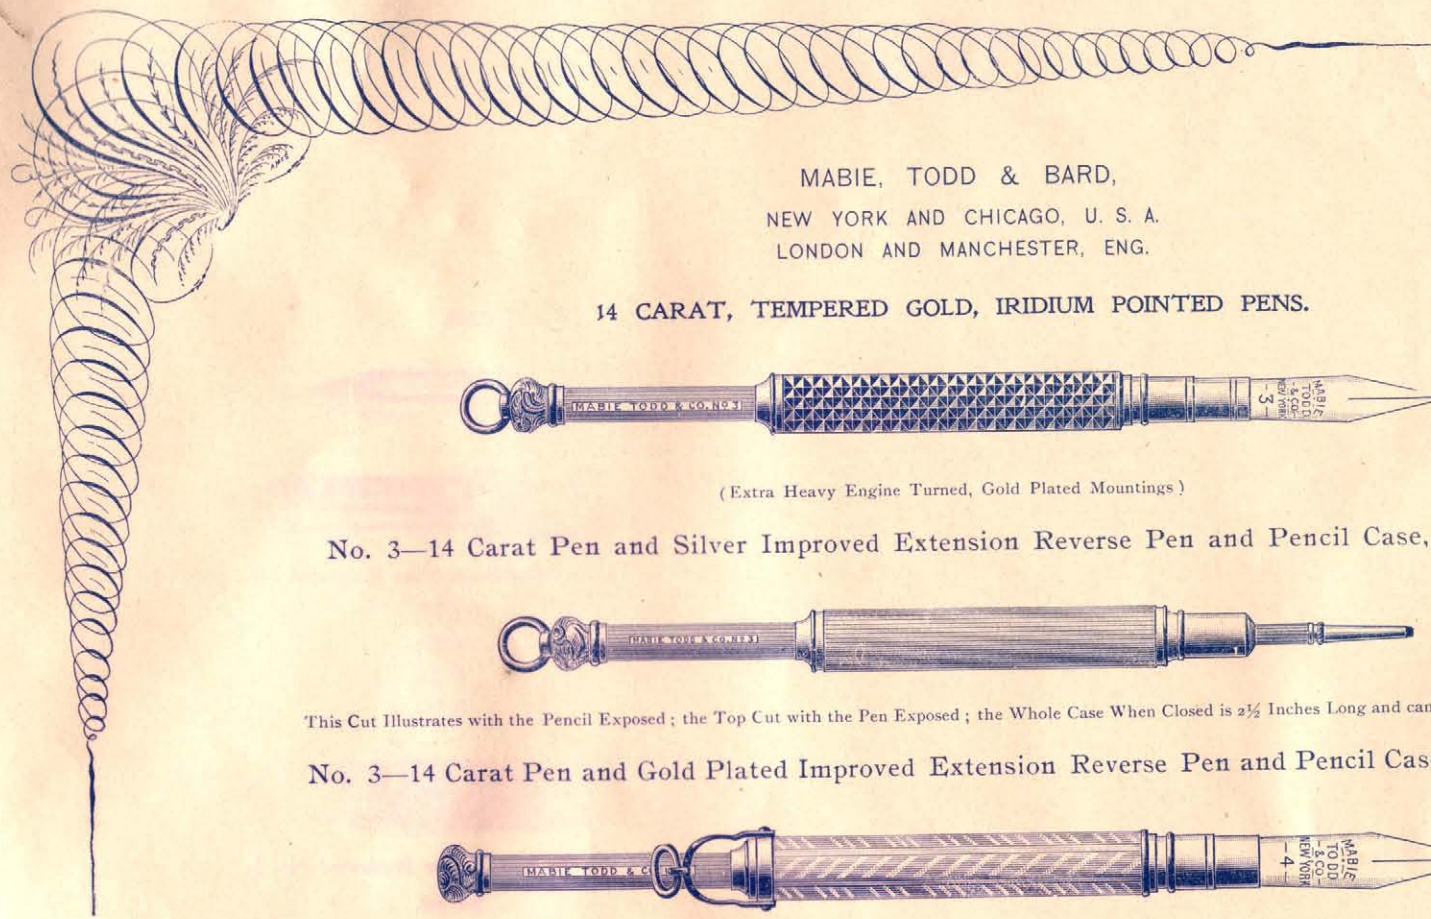

14 CARAT, TEMPERED GOLD, IRIIDIUM POINTED PENS.

14 Carat Pens and Gold Plated Improved Telescopic Pen and Pencil Cases, Sizes Illustrated Nos. 3 and 5.

No. 3—each.....	\$3.50.	No. 5—each.....	\$4.25.
“ 4. ”.....	3.75.	“ 6. ”.....	5.25.

14 Carat Gold Pen and Chased Gold Plated Improved Telescopic Pen and Pencil Case, Size Illustrated No. 6.

No. 3—each.....	\$4.00.	No. 5—each.....	\$4.75.
“ 4. “.....	4.25.	“ 6. “.....	6.00.

MABIE, TODD & BARD,
NEW YORK AND CHICAGO, U. S. A.
LONDON AND MANCHESTER, ENG.